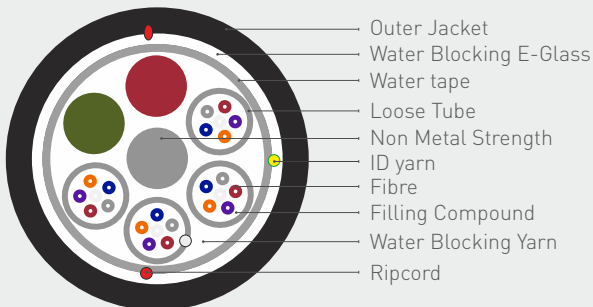

DIELECTRIC LOOSE TUBE WATER BLOCKING E GLASS IN/OUT CABLE

The cable is constructed with FRP Central Strength Member and PBT Loose tube with jelly compound. E-glass yarn Strength member gives protection against rodents and water penetration. Non metal strength gives an excellent anti-electromagnet ability. Polyethylene/LSZH material can be used as outer jacket.

MECHANICAL, OPTICAL & ENVIRONMENTAL CHARACTERISTICS

Characteristics	Short Term	Long Term
Max. Tensile Load	2000 N	1000 N
Max. Crush Load	2000 N/100 mm	1000 N/100 mm
Operating Temp.	-60°C to +70°C	
Storage Temp.	-40°C to +90°C	
Impact Resistance	5 Nm	
Sheath Material	Standard: PE Optional: LSZH, PVC or other	

CL: BK(Black), OR(Orange), YL(Yellow), GN(Green), AQ(Aqua), RD(Red), BL(Blue)

' * Default value of Fibre Per Tube is "1" as per the ordering information, Follow the ordering guide for any other Specific customized fibre per tube requirement. '

PACKING INFORMATION

Part Number	Packing Length	Packing Mode	N.W (kg)	G.W (kg)	Dimension (cm)
3144-31012FXXCL	2500 x 1	Wooden Drum	187	230	105 x 105 x 55
3144-31024FXXCL	2500 x 1	Wooden Drum	187	230	105 x 105 x 55
3144-31036FXXCL	2500 x 1	Wooden Drum	187	230	105 x 105 x 55
3144-31048FXXCL	2500 x 1	Wooden Drum	187	230	105 x 105 x 55
3144-31060FXXCL	2500 x 1	Wooden Drum	187	230	105 x 105 x 55
3144-31072FXXCL	2500 x 1	Wooden Drum	187	230	105 x 105 x 55
3144-31096FXXCL	2500 x 1	Wooden Drum	325	375	105 x 105 x 55
3144-31144FXXCL	2500 x 1	Wooden Drum	402	452	105 x 105 x 55
3144-31155FXXCL	2500 x 1	Wooden Drum	402	452	105 x 105 x 55
3144-31216FXXCL	2500 x 1	Wooden Drum	452	502	105 x 105 x 55