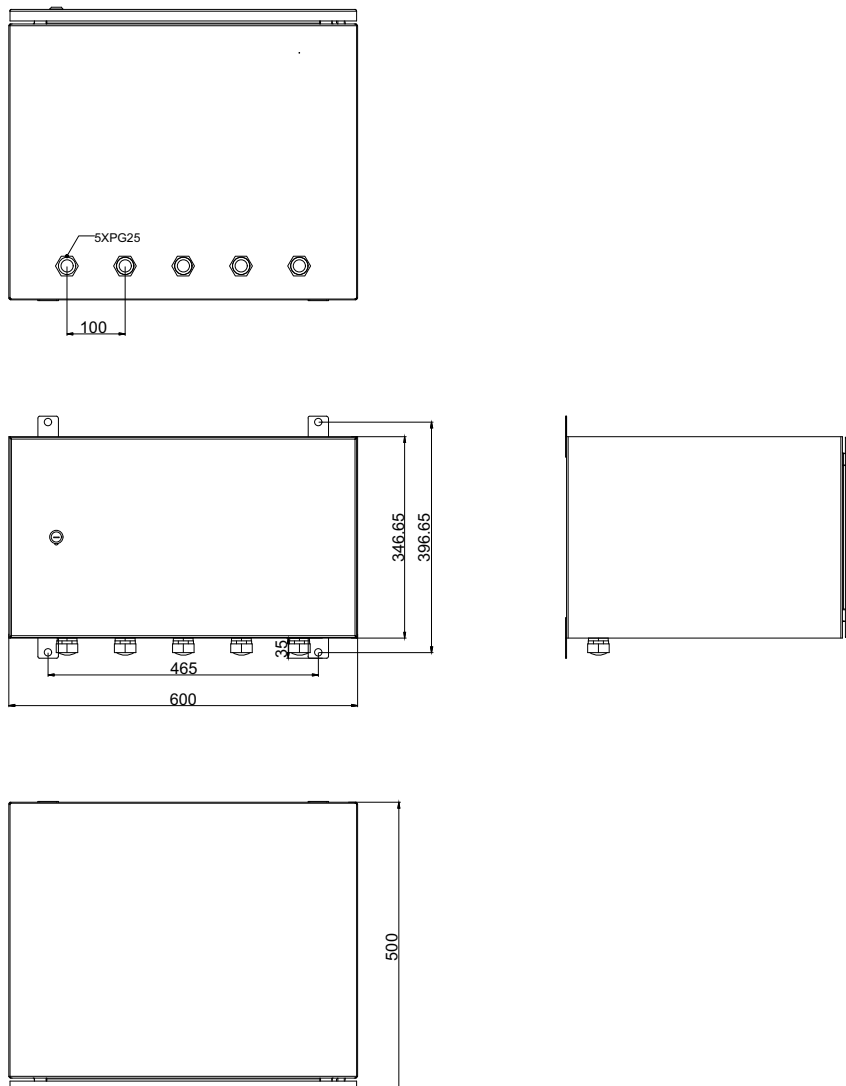

FEATURES

- The cabinet adopt the single wall type design. It is composed with main body, roof, the rear panel, the side panel and the base.
- Front solid metal door with black water-proof rubber
- There is a polyurethane joint strip near the protect slot, which is dust proof and waterproof
- The cabinet can adopt 19 inch structure to Install cabling equipments, It can be installed on the wall and pole
- Front door with bolt lock
- Bottom wire path with flanges

Material	SPCC cold rolled steel
Degree of protection	IP66
Surface finish	Degrease, acid pickling, rust prevention and parkerizing, pure water cleaning, static electricity powder coating
Loading capacity	30 - 60 KGS.
Material thickness	Mounting profile: 2.0mm, Other: 1.5-2.0mm

DRAWING

SINGLE SECTION WALL MOUNT CABINET IP 66

ORDERING INFORMATION

Part Number	Description	Capacity (U)	Dimension (mm)
6U Size			
131L-062220GY	06U 200 x 150 Single Section W/M Cabinet IP 66	06	200 x 150 x 300
131L-060220GY	06U 250 x 150 Single Section W/M Cabinet IP 66	06	250 x 150 x 300
131L-063220GY	06U 300 x 150 Single Section W/M Cabinet IP 66	06	300 x 150 x 300
131L-063T20GY	06U 300 x 200 Single Section W/M Cabinet IP 66	06	300 x 200 x 300
131L-061220GY	06U 400 x 150 Single Section W/M Cabinet IP 66	06	400 x 150 x 300
131L-061T20GY	06U 400 x 200 Single Section W/M Cabinet IP 66	06	400 x 200 x 300
131L-066G20GY	06U 600 x 500 Single Section W/M Cabinet IP 66	06	600 x 500 x 300
131L-066620GY	06U 600 x 600 Single Section W/M Cabinet IP 66	06	600 x 600 x 300
9U Size			
131L-096620GY	09U 600 x 600 Single Section W/M Cabinet IP 66	09	600 x 600 x 501
131L-096820GY	09U 600 x 800 Single Section W/M Cabinet IP 66	09	600 x 800 x 501
12U Size			
131L-126520GY	12U 600 X 550 Single Section W/M Cabinet IP 66	12	600 x 550 x 635
131L-126620GY	12U 600 x 600 Single Section W/M Cabinet IP 66	12	600 x 600 x 635
131L-126820GY	12U 600 x 800 Single Section W/M Cabinet IP 66	12	600 x 800 x 635