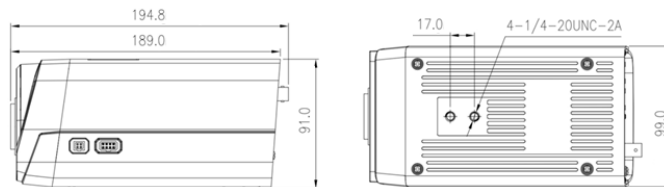

★Product specification and availability are subject to change without notice.

9MP GLOBAL SHUTTER CAMERA

ENC-HBUBF-00R-73

MODEL	Model No.	ENC-HBUBF-00R-73
	Type	9MP GLOBAL SHUTTER CAMERA
GENERAL	Power Supply	12V DC / 24V AC, PoE (IEEE 802.3af)
	Max. Power Consumption	≤3 W
	Working Temperature	-40 °C ~ 60 °C
	Working Humidity	≤95% RH
	Casing	Metal
	Vandal Resistant	IK10 (Housing)
	Surge Protection	TVS4000V
	Reset Button	Supported
	Dimensions	194.8 × 99 × 91 mm
	Net Weight	0.40 kg
Accessories	1 Set of Universal Joint and Matching Screws; 1 Set of Wall Mount Bracket and Matching Screws; Compatible Housing	

Dimension Unit : mm

ORDERING INFORMATION

Part Number	Description	Standard Quantity
ENC-HBUBF-00R-73 (With 25 mm Fixed Lens)	9MP IP H.265 Global Shutter Fixed Camera with 25 mm Lens and SD Card Slot Support	1
ENC-HBUBF-00R-73 (With 35 mm Fixed Lens)	9MP IP H.265 Global Shutter Fixed Camera with 35 mm Lens and SD Card Slot Support	1
ENC-HBUBF-00R-73 (With 50 mm Fixed Lens)	9MP IP H.265 Global Shutter Fixed Camera with 50 mm Lens and SD Card Slot Support	1
ENH-BCA6680R	Aluminium Housing for Norden Box Camera with Heater, Fan, 80m IR and IP66 Rating	1