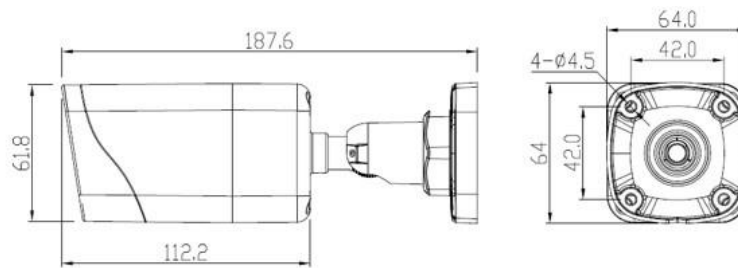

★Product specification and availability are subject to change without notice.

8MP FIXED BULLET CAMERA

ENC-HBUAF-40R-65

MODEL		ENC-HBUAF-40R-65
	Model No.	ENC-HBUAF-40R-65
	Type	8MP FIXED BULLET CAMERA
GENERAL	Power Supply	12V DC , PoE (IEEE 802.3af)
	Max. Power Consumption	12V DC: ≤ 6.8 W (IR ON), ≤ 3.4 W (IR OFF); PoE: ≤ 8.5 W (IR ON), ≤ 4.3 W (IR OFF)
	Working Temperature	-40°C ~ 65°C
	Working Humidity	$\leq 90\%$ RH (non-condensing)
	Casing	Metal
	Ingress Protection	IP67
	Vandal Resistant	IK10 (Housing)
	Surge Protection	TVS4000V
	Reset Button	Supported
	Dimensions	187.6x64x64 mm
	Net Weight	0.62 kg

Dimension Unit : mm

ORDERING INFORMATION

Part Number	Description	Standard Quantity
ENC-HBUAF-40R-65 (With 2.8 mm Lens)	8MP IR IP H.265 Bullet Camera with 2.8mm Fixed Lens, WDR, PoE, SD Card Slot, Smart Analytic and 40m IR Support	1
ENC-HBUAF-40R-65 (With 4 mm Lens)	8MP IR IP H.265 Bullet Camera with 4mm Fixed Lens, WDR, PoE, SD Card Slot, Smart Analytic and 40m IR Support	1
ENB-BCUJ67	Junction Box for Norden Bullet Camera	1
ENB-BCUV67	Pole Mount Bracket for Norden Bullet Camera	1