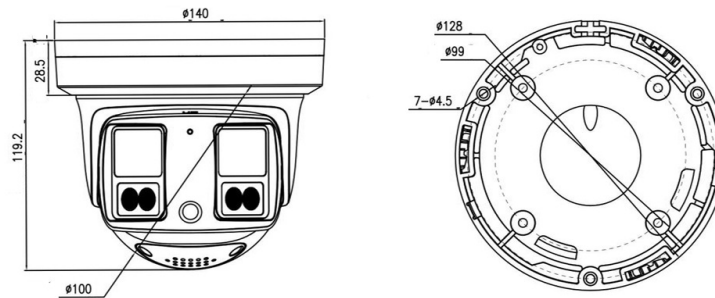

★Product specification and availability are subject to change without notice.

8MP MULTI SENSOR COMPACT DOME CAMERA

ENC-HCDAD-30R-69

MODEL		ENC-HCDAD-30R-69
Type		8MP MULTI SENSOR COMPACT DOME CAMERA
GENERAL	Power Supply	12V DC , PoE (IEEE 802.3af)
	Max. Power Consumption	≤ 8.9 W (IR + Red/Blue Light + Speaker ON)(12VDC), ≤11.2 W (PoE)
	Working Temperature	-30 °C ~ 65 °C
	Working Humidity	≤90% RH
	Casing	Metal + Plastic
	Ingress Protection	IP67
	Vandal Resistant	IK10 (Housing)
	Surge Protection	TVS4000V
	Reset Button	Supported
	Dimensions	227.7 × 110 × 80 mm
Net Weight	0.82 Kg	

Dimension Unit : mm

ORDERING INFORMATION

Part Number	Description	Standard Quantity
ENC-HCDAD-30R-69	8MP (4MP*2) IR IP H.265 Multi Sensor Compact Dome Camera with 2.4mm Fixed lens, 180° Panoramic View, PoE, SD Card Slot, Built in Mic, Built in Speaker, 20m Warm Light and 30m IR Support	1
ENB-BCUJ67	Junction Box for Norden Dome Camera	1
ENB-BCDP66	Pendent Mount for Norden Dome Camera	1
ENB-BCDW66	Wall Mount Bracket for Norden Dome Camera	1
ENB-BCDV66	Pole Mount Bracket for Norden Dome Camera	1
ENB-BCUH67	Corner Mount Bracket for Norden Dome Camera	1