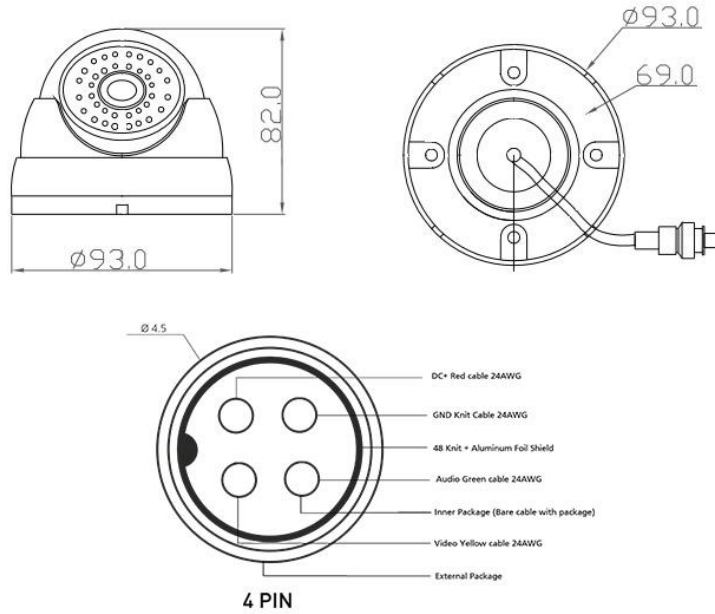

2MP AHD VEHICLE DOME CAMERA

ENC-MTC5F-20R-00

FEATURES

- 2MP Resolution
- Mini Size Dome Camera for Vehicle
- 3.6 mm Fixed Lens
- Vibration & Shock proof Resistant
- Smart IR up to 20 m
- IP67

SPECIFICATION

MODEL	Model No.	ENC-MTC5F-20R-00
	Type	2MP AHD VEHICLE DOME CAMERA
CAMERA	Image Sensor	1/3" CMOS
	Day / Night	IR Cut Filter with Auto Switch
	Lens	3.6 mm
	Angle of View (H)	85.0°
	Angle of View (V)	54.4°
	Angle of View (D)	93.0°
	Shutter	1/50s ~ 1/100,000s
	Min.illumination	Color: 0.01Lux @ F1.2, 0 lux with IR
	AGC	Auto / Manual
	S/N Ratio	≥62dB
WDR	DWDR	
Smart IR	Up to 20 m	
VIDEO	Max.Resolution	1920x1080
	Video Compression	H.265, H.264
	Frame Rate	Main Stream: 1920x1080 @ 25/30fps Sub Stream: 720x576 @ 25/30fps
	White Balance	Auto / Manual
GENERAL	Power Supply	12V DC, 50MA
	Power consumption	≤5W
	Working Temperature	-20°C~60°C
	Working Humidity	<90%
	Connector Type	4 Pin M12
	Vibration proof Resistant	Supported
	Shock proof Resistant	Supported
	Ingress protection	IP67
	Dimensions	Φ93x82 mm
	Weight	0.31 kg

★Product specification and availability are subject to change without notice.

2MP AHD VEHICLE DOME CAMERA

ENC-MTC5F-20R-00

Dimension Unit : mm

ORDERING INFORMATION

Part Number	Description	Standard Quantity
ENC-MTC5F-20R-00	2MP AHD IR Vehicle Dome Camera with 20m IR, Power from MDVR – M12 Connector	1

PACKING INFORMATION

Part Number	Packing Mode	Gross weight(Kg)	Dimension(mm)
ENC-MTC5F-20R-00	Carton Box	-	-