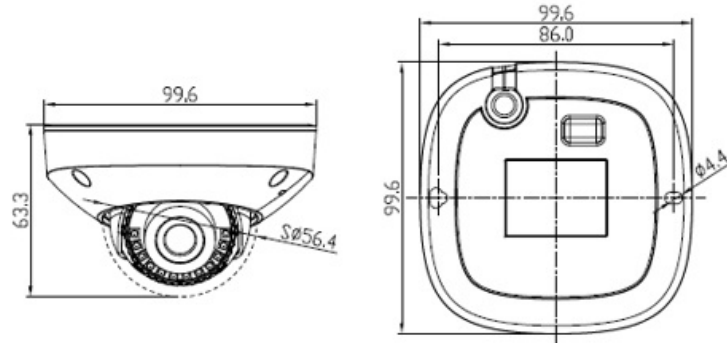

5MP FIXED COMPACT DOME CAMERA

ENV-HCD8F-15R-65 (M12 Connector)

Dimension Unit : mm

ORDERING INFORMATION

Part Number	Description	Standard Quantity
ENV-HCD8F-15R-65 (M12 Connector)	5MP H.265 IR IP Compact Dome Camera with 2.8mm Lens, WDR, SD Card Slot, Built-in Mic, Smart Analytics and 15m IR Support	1
ENB-BCDJ65	Junction Box for Norden Dome Camera	1
ENB-BCDQ65	Pendent Cap for Norden Dome Camera	1
ENB-BCDP66	Pendent Mount for Norden Dome Camera	1
ENB-BCDV66	Pole Mount Bracket for Norden Dome Camera	1
ENB-BCPH65	Corner Mount Bracket for Norden Dome Camera	1

PACKING INFORMATION

Part Number	Packing Mode	Gross weight(Kg)	Dimension(mm)
ENV-HCD8F-15R-65 (M12 Connector)	Carton Box	-	-