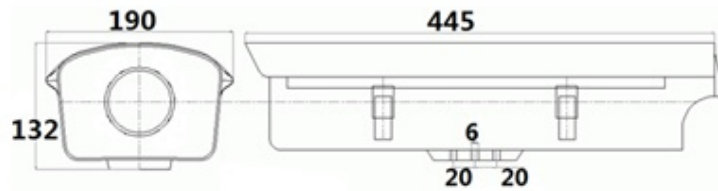

HOUSING FOR BOX CAMERA

ENH-BSA6600R

FEATURES

- Weather Protection for Camera and Lens
- Sunshade Support
- Built-in Fan and Heater (Optional)
- IP67, IK10

SPECIFICATION

MODEL	Model No.	ENH-BSA6600R
	Type	HOUSING FOR BOX CAMERA
GENERAL	Material	Aluminium Alloy
	Color	White
	Built-in Fan and Heater	Supported (Optional)
	Ingress Protection	IP66
	Vandal Resistant	IK10
	Power Supply	(Optional 220V AC, 24V AC / 12V DC, PoE (IEEE 802.3af))
	Dimensions	Inner: 330x120x90 mm Outer: 445x190x132 mm
Weight	0.98 Kg	

Dimension Unit : mm

ORDERING INFORMATION

Part Number	Description	Standard Quantity
ENH-BSA6600R	Aluminium Housing for Norden Box Camera with IP66 Rating, Wall Mount Bracket with Cable Management	1
ENH-BSA6600R (With 220V AC, Heater and Fan)	Aluminium Housing for Norden Box Camera with IP66 Rating, Heater, Fan and Wall Mount Bracket with Cable Management	1
ENH-BSA6600R (With 24V AC/12V DC, Heater and Fan)	Aluminium Housing for Norden Box Camera with IP66 Rating, Heater, Fan and Wall Mount Bracket with Cable Management	1
ENH-BSA6600R (With PoE, Heater and Fan)	Aluminium Housing for Norden Box Camera with IP66 Rating, Heater, Fan and Wall Mount Bracket with Cable Management	1