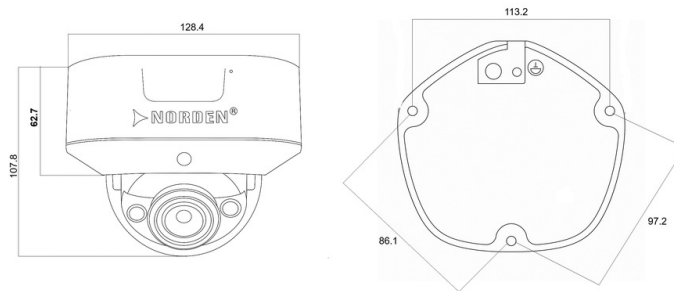

5MP FIXED VANDAL DOME CAMERA

ENC-HVD8F-60R-109

MODEL		ENC-HVD8F-60R-109
Type		5MP FIXED VANDAL DOME CAMERA
GENERAL	Power Supply	12V DC, PoE (IEEE 802.3af)
	Max. Power Consumption	≤10.5 W
	Working Temperature	-20 °C ~ 60 °C
	Working Humidity	≤95% RH (non-condensing)
	Ingress Protection	IP67
	Vandal Resistant	IK10
	Surge Protection	TVS4000V
	Reset Button	Supported
	Dimensions	128.4x107.8 mm
	Net Weight	0.82 Kg

Dimension Unit : mm

ORDERING INFORMATION

Part Number	Description	Standard Quantity
ENC-HVD8F-60R-109 (With 2.8 mm Fixed Lens)	5MP IR IP H.265 Vandal Proof Dome Camera with 2.8 mm Fixed Lens, PoE, WDR, SD card slot, Built-in Mic, Smart Analytics and 60m IR Support	1
ENC-HVD8F-60R-109 (With 4 mm Fixed Lens)	5MP IR IP H.265 Vandal Proof Dome Camera with 4 mm Fixed Lens, PoE, WDR, SD card slot, Built-in Mic, Smart Analytics and 60m IR Support	1
ENC-HVD8F-60R-109 (With 6 mm Fixed Lens)	5MP IR IP H.265 Vandal Proof Dome Camera with 6 mm Fixed Lens, PoE, WDR, SD card slot, Built-in Mic, Smart Analytics and 60m IR Support	1
ENC-HVD8F-60R-109 (With 8 mm Fixed Lens)	5MP IR IP H.265 Vandal Proof Dome Camera with 8 mm Fixed Lens, PoE, WDR, SD card slot, Built-in Mic, Smart Analytics and 60m IR Support	1
ENC-HVD8F-60R-109 (With 12 mm Fixed Lens)	5MP IR IP H.265 Vandal Proof Dome Camera with 12 mm Fixed Lens, PoE, WDR, SD card slot, Built-in Mic, Smart Analytics and 60m IR Support	1
ENC-HVD8F-60R-109 (With 16 mm Fixed Lens)	5MP IR IP H.265 Vandal Proof Dome Camera with 16 mm Fixed Lens, PoE, WDR, SD card slot, Built-in Mic, Smart Analytics and 60m IR Support	1

PACKING INFORMATION

Part Number	Packing Mode	Gross weight(Kg)	Dimension(mm)
ENC-HVD8F-60R-109	Carton Box		

★Product specification and availability are subject to change without notice.