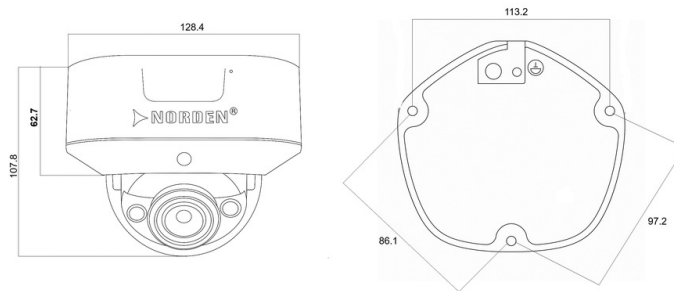

2MP FIXED VANDAL DOME CAMERA

ENC-HVD5F-60R-110

MODEL		ENC-HVD5F-60R-110
Type		2MP FIXED VANDAL DOME CAMERA
GENERAL	Power Supply	12V DC, PoE (IEEE 802.3af)
	Max. Power Consumption	≤10.5 W
	Working Temperature	-20 °C ~ 60 °C
	Working Humidity	≤95% RH (non-condensing)
	Ingress Protection	IP67
	Vandal Resistant	IK10
	Surge Protection	TVS4000V
	Reset Button	Supported
	Dimensions	128.4x107.8 mm
Net Weight	0.82 Kg	

Dimension Unit : mm

ORDERING INFORMATION

Part Number	Description	Standard Quantity
ENC-HVD5F-60R-110 (With 2.8 mm Fixed Lens)	2MP IR IP H.265 Vandal Proof Dome Camera with 2.8 mm Fixed Lens, PoE, WDR, SD card slot, Built-in Mic, Smart Analytics and 60m IR Support	1
ENC-HVD5F-60R-110 (With 4 mm Fixed Lens)	2MP IR IP H.265 Vandal Proof Dome Camera with 4 mm Fixed Lens, PoE, WDR, SD card slot, Built-in Mic, Smart Analytics and 60m IR Support	1
ENC-HVD5F-60R-110 (With 6 mm Fixed Lens)	2MP IR IP H.265 Vandal Proof Dome Camera with 6 mm Fixed Lens, PoE, WDR, SD card slot, Built-in Mic, Smart Analytics and 60m IR Support	1
ENC-HVD5F-60R-110 (With 8 mm Fixed Lens)	2MP IR IP H.265 Vandal Proof Dome Camera with 8 mm Fixed Lens, PoE, WDR, SD card slot, Built-in Mic, Smart Analytics and 60m IR Support	1
ENC-HVD5F-60R-110 (With 12 mm Fixed Lens)	2MP IR IP H.265 Vandal Proof Dome Camera with 12 mm Fixed Lens, PoE, WDR, SD card slot, Built-in Mic, Smart Analytics and 60m IR Support	1
ENC-HVD5F-60R-110 (With 16 mm Fixed Lens)	2MP IR IP H.265 Vandal Proof Dome Camera with 16 mm Fixed Lens, PoE, WDR, SD card slot, Built-in Mic, Smart Analytics and 60m IR Support	1

PACKING INFORMATION

Part Number	Packing Mode	Gross weight(Kg)	Dimension(mm)
ENC-HVD5F-60R-110	Carton Box		

★Product specification and availability are subject to change without notice.