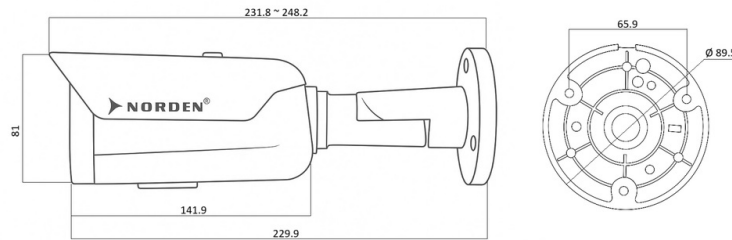

★Product specification and availability are subject to change without notice.

5MP FIXED BULLET CAMERA

ENC-HBU8F-100R-109

MODEL		ENC-HBU8F-100R-109
	Model No.	ENC-HBU8F-100R-109
	Type	5MP FIXED BULLET CAMERA
GENERAL	Power Supply	12V DC , PoE (IEEE 802.3af)
	Max. Power Consumption	≤10.5 W
	Working Temperature	-20° C ~ 60° C
	Working Humidity	≤95% RH
	Ingress Protection	IP67
	Vandal Resistant	IK10
	Surge Protection	TVS4000V
	Reset Button	Supported
	Dimensions	Adjustable (231.8 ~ 248.2)×89.5×81 mm
	Net Weight	0.87 Kg

Dimension Unit : mm

ORDERING INFORMATION

Part Number	Description	Standard Quantity
ENC-HBU8F-100R-109 (With 2.8 mm Fixed Lens)	5MP IR IP H.265 Bullet Camera with 2.8 mm Fixed Lens Motorized Lens, PoE, SD card slot, WDR, Smart Analytics and 100m IR Support	1
ENC-HBU8F-100R-109 (With 4 mm Fixed Lens)	5MP IR IP H.265 Bullet Camera with 4 mm Fixed Lens Motorized Lens, PoE, SD card slot, WDR, Smart Analytics and 100m IR Support	1
ENC-HBU8F-100R-109 (With 6 mm Fixed Lens)	5MP IR IP H.265 Bullet Camera with 6 mm Fixed Lens Motorized Lens, PoE, SD card slot, WDR, Smart Analytics and 100m IR Support	1
ENC-HBU8F-100R-109 (With 8 mm Fixed Lens)	5MP IR IP H.265 Bullet Camera with 8 mm Fixed Lens Motorized Lens, PoE, SD card slot, WDR, Smart Analytics and 100m IR Support	1
ENC-HBU8F-100R-109 (With 12 mm Fixed Lens)	5MP IR IP H.265 Bullet Camera with 12 mm Fixed Lens Motorized Lens, PoE, SD card slot, WDR, Smart Analytics and 100m IR Support	1
ENC-HBU8F-100R-109 (With 16 mm Fixed Lens)	5MP IR IP H.265 Bullet Camera with 16 mm Fixed Lens Motorized Lens, PoE, SD card slot, WDR, Smart Analytics and 100m IR Support	1