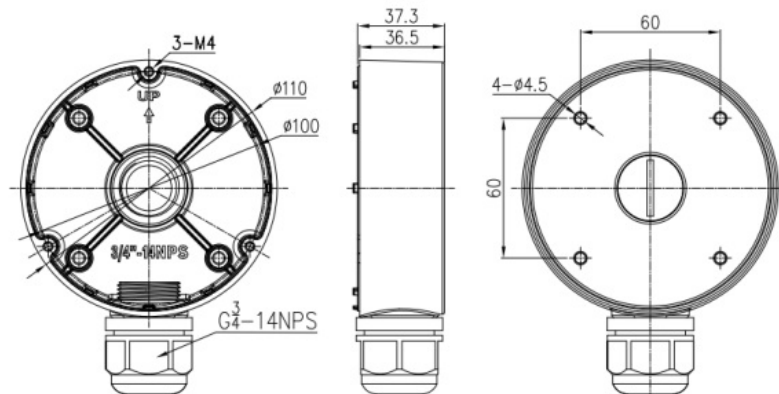

### FEATURES

Aluminum Alloy

Max. Load Support up to 3 kg

IP66

### SPECIFICATION

<b>MODEL</b>	Model No.	ENB-BCDJ66
	Type	JUNCTION BOX FOR DOME CAMERA
<b>GENERAL</b>	Construction	Aluminum Alloy
	Color	White
	Max. Weight Supported	3 kg
	Operating Humidity	90% RH
	Dimensions	Φ110×37.3 mm
Weight	0.21 kg	

Dimension Unit : mm