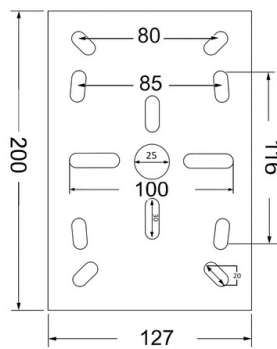

POLE MOUNT BRACKET

ENB-BRPV66

FEATURES

Aluminum Alloy

Max. Load Support up to 8 Kg

Pole Mount Bracket for PTZ Camera

SPECIFICATION

MODEL	Model No.	ENB-BRPV66
	Type	POLE MOUNT BRACKET
GENERAL	Construction	Aluminum Alloy
	Color	White
	Max. Load Support	8 Kg
	Dimensions	127x46x200 mm
	Weight	0.41 Kg

Dimension Unit : mm

ORDERING INFORMATION

Part Number	Description	Standard Quantity
ENB-BRPV66	Pole Mount Bracket for Norden PTZ Camera	1

PACKING INFORMATION

Part Number	Packing Mode	Gross weight(Kg)	Dimension(mm)
ENB-BRPV66	Carton Box	-	-