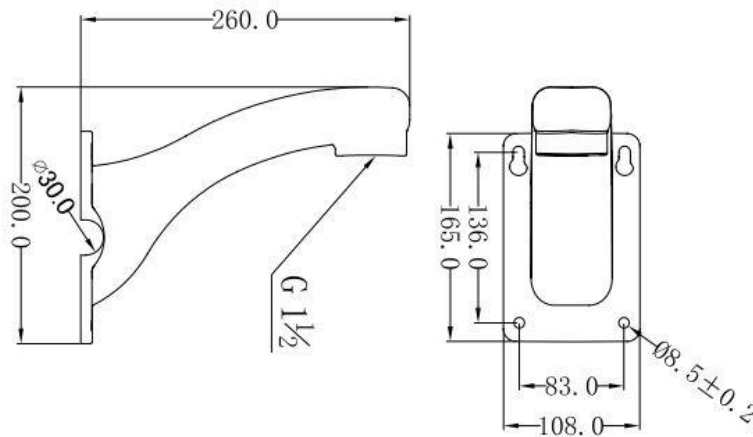

### FEATURES

Aluminium Material

Max. Load Support up to 8 kg

Wall Mount Bracket for Norden PTZ Camera

### SPECIFICATION

MODEL		ENB-BRPW66
Model No.		ENB-BRPW66
Type		WALL MOUNT BRACKET FOR PTZ CAMERA
GENERAL	Construction	Aluminium
	Color	White
	Max. Weight Supported	8 Kg
	Dimensions	260x 108 x 200 mm
Weight	1.5 Kg	

Dimension Unit : mm