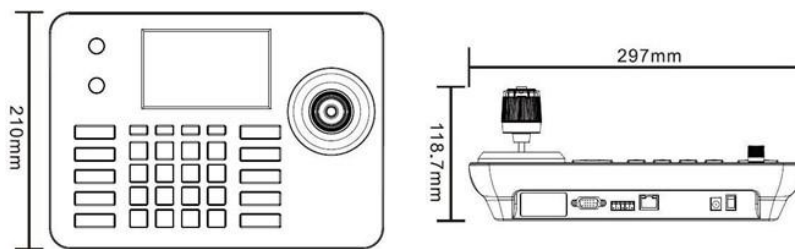

NETWORK PTZ KEYBOARD CONTROL

ENJ-P0402X

FEATURES

- 4D Joystick Control PTZ Function
- 5" LCD Screen with Realtime Image Display
- ONVIF Profile S

SPECIFICATION

MODEL	Model No.	ENJ-P0402X
	Type	NETWORK PTZ KEYBOARD CONTROL
INTERFACE	Display	5" LED Screen
	Max. Resolution	1920x1080
	Video Compression	H.265, H.264
	OSD Menu	English
	Joystick	4D Joystick
	Network	1 x RJ45
	Serial Interface	1xRS485 (Optional)
	Control Camera Quantity	999
	Compatibility	ONVIF (Profile S)
GENERAL	Number Of Buttons	40
	Power	DC 12V / 2A
	Power Consumption	5W
	Working Environment	-10 °C ~ 60 °C
	Humidity	≤90%
	Product size	297x210x118.7 mm
Weight	0.9 Kg	

Dimension Unit : mm

ORDERING INFORMATION

Part Number	Description	Standard Quantity
ENJ-P0402X	Norden PTZ Keyboard Controller with 5" LCD screen for Live Display and ONVIF Support	1

PACKING INFORMATION

Part Number	Packing Mode	Gross weight(Kg)	Dimension(mm)
ENJ-P0402X	Carton Box	-	-