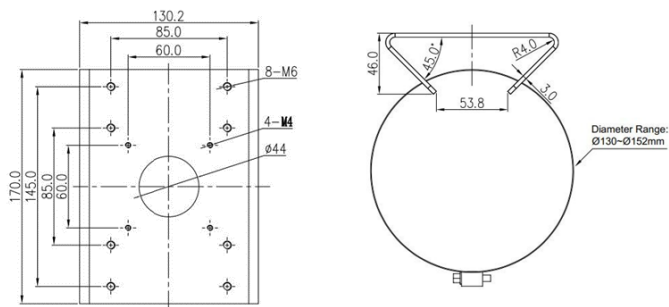

POLE MOUNT BRACKET

ENB-BCDV66

FEATURES

Aluminum Alloy and Stainless Steel Construction

Max. Load Support up to 4 Kg

Pole Mount Bracket for Dome / Mini PTZ Camera

SPECIFICATION

MODEL	Model No.	ENB-BCDV66
	Type	POLE MOUNT BRACKET
GENERAL	Construction	Aluminum Alloy and Stainless Steel
	Color	White
	Max. Load Support	4 Kg
	Hoop Diameter	130~152 mm
	Dimensions	130.2x46.0x170.0 mm
	Weight	0.41 Kg

Dimension Unit : mm

ORDERING INFORMATION

Part Number	Description	Standard Quantity
ENB-BCDV66	Pole Mount Bracket for Norden Dome / Mini PTZ Camera	1

PACKING INFORMATION

Part Number	Packing Mode	Gross weight(Kg)	Dimension(mm)
ENB-BCDV66	Carton Box	-	-