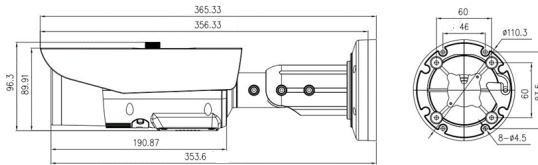

★Product specification and availability are subject to change without notice.

5MP MOTORIZED LPR BULLET CAMERA

ENC-HBU8M-70R-75

Dimension Unit : mm

ORDERING INFORMATION

Part Number	Description	Standard Quantity
ENC-HBU8M-70R-75	5MP 60FPS Lowlight IR IP H.265 LPR Bullet camera with 8 to 32mm Motorized Lens, PoE, SD card slot, WDR, Smart Analytics and 70M IR support	1
ENB-BCUJ66	Junction Box for Norden Bullet Camera	1
ENB-BCUV67	Pole Mount Bracket for Norden Bullet Camera	1
ENB-BCUH67	Corner Mount Bracket for Norden Bullet Camera	1