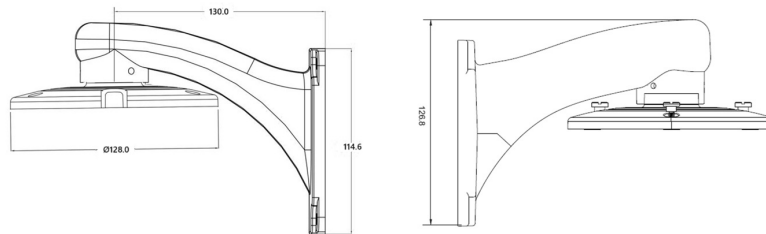

WALL MOUNT BRACKET

ENB-BCIW67

FEATURES

Aluminium Material

Max. Load Support up to 4 kg

IP67

SPECIFICATION

MODEL	Model No.	ENB-BCIW67
	Type	WALL MOUNT BRACKET
GENERAL	Material	Aluminum Alloy
	Appearance	White
	Max Load Support	0.4Kg
	Dimensions	190x128x126.8 mm
	Weight	0.35 Kg

Dimension Unit : mm

ORDERING INFORMATION

Part Number	Description	Standard Quantity
ENB-BCIW67	Wall Mount Bracket for Norden Mini PTZ Camera	1

PACKING INFORMATION

Part Number	Packing Mode	Gross weight(Kg)	Dimension(mm)
ENB-BCIW67	Carton Box	-	-