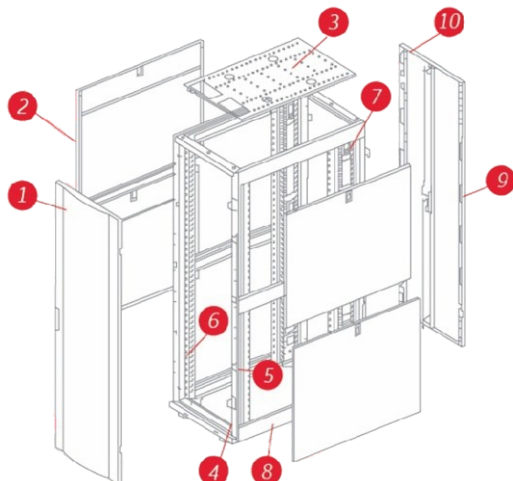

# NEXT RACK

NORDEN Floor Standing Next Rack designed for Communication rooms and data centers. The smart design and professional engineering provides easy installation and Maintenance. Comply with ANSI/EIA RS-310-D, IEC 297-2, DIN 41491, PART 1, DIN 41497, PART 7, ETSI Standards

## FEATURES

- Intelligent design ensures easy installation
- Cable entry through bottom and top panel
- Removable side panel provides easy maintenance
- Divided side doors & rear doors provides easy maintenance
- Toughened glass door
- 19" installation
- Adjustable feet and heavy duty castors
- Plinth and rack fans are optional

Cabinet Material	SPCC cold rolled steel
Deg. of Protection	IP20
Surface finish	Degreasing, phosphoric, powder coated
Max. Loading capacity	1500 KGS
Back door thickness	1.2mm
End plates and side panels thickness	1.2mm
Max. Capacity on each caster	120KG
Door perforation in percentage	<b>70%</b>
Max. rotation degree hinges	120°
Angle at which door opens when placed alone	120°
Angle at which door opens (connected together)	60°
Earthing	2.5m <sup>2</sup>

## STRUCTURE

1. HD Ventilated Front door
2. Divided Side door
3. Top Cover
4. Mounting frame
5. Rail right
6. HD Ventilated rear door
7. Cable Manager
8. Beam
9. Perforated Rear Door
10. Divided rear door