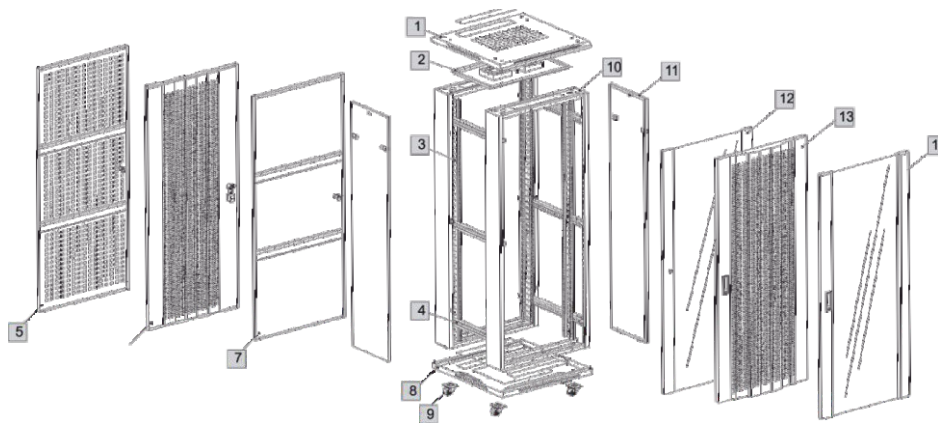

FLOOR STANDING CABINET

The Norden floor standing cabinets designed for communication rooms and data centers. The smart design and professional engineering provide easy installation and maintenance. Comply with EN 55032:2015/A1:2020, EN IEC 61000-3-2:2019/A1:2021, EN IEC 62368-1:2020+A11:2020, EN 61000-3-3:2013/A2:2021, EN 55035:2017/A11:2020 standards.

FEATURES

- Intelligent design ensures easy installation
- Cable entry through bottom and top panel
- Removable side panel provides easy maintenance
- Toughened glass door
- 19" installation
- Adjustable feet and heavy duty castors
- Plinth (optional)

Cabinet Material	SPCC cold rolled steel
Deg. of Protection	IP20
Surface finish	Degreasing, phosphoric, powder coated
Max. Loading capacity	800 KGS
Mounting-rails thickness	2.0mm
Door thickness	1.2mm
End plates and side panels thickness	1.2mm
Max. Capacity on each caster	200KG
Door Perforation in percentage	71%
Max. rotation degree Hinges	225°
Angle at which door opens when placed alone	225°
Angle at which door opens (connected together)	180°
Earthing	Yes

STRUCTURE

- | | | |
|--------------------------------|----------------------------------|----------------|
| 1. Top cover | 6. High-density vented rear door | 10. Frame |
| 2. Fan unit | 7. Steel door without hole | 11. Side panel |
| 3. Mounting profile | 8. Bottom panel | 12. Front door |
| 4. Mounting angle | 9. 2" heavy duty castor | 13. Front door |
| 5. Rear door with square holes | | 14. Front door |