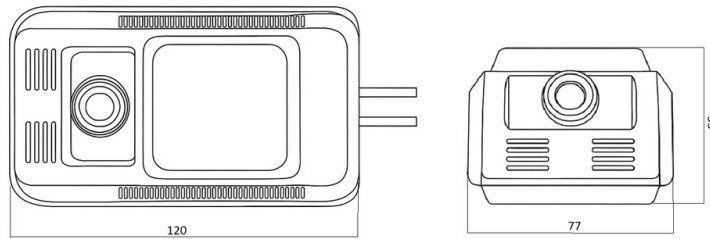

2MP VEHICLE DASH CAMERA

ENC-HDC5F-15R-16

MODEL	Model No.	ENC-HDC5F-15R-16
	Type	2MP VEHICLE DASH CAMERA
INTERFACE	Serial Interface	1xRS232
	External Camera Interface	2xAHD Camera
	G-Sensor	Supported
	SIM	1xMicro SIM Slot
	Storage	2xSD Card Slot, up to 512GB
	Alarm I/O	1/1
	GPS	Supported
	Wi-Fi	Supported
	Frequency Bands	Wi-Fi: 802.11 b/g/n
	Built-in Speaker	Supported
GENERAL	Operating System	Linux
	Power Supply	10 ~ 36V DC
	Max. Power Consumption	≤5 W
	Working Temperature	-20°C ~ 70°C
	Working Humidity	20% ~ 80%
	Color	Black
	PTT Button	Supported
	SOS Button	Supported
	Ingress Protection	IP65
	Reset Button	Supported
Dimensions	120x77x55 mm	
Weight	0.26kg	

Dimension Unit : mm

ORDERING INFORMATION

Part Number	Description	Standard Quantity
ENC-HDC5F-15R-16	Norden Vehicle Dash Camera with 2MP Resolution, ADAS, DSM, 4G, GPS, Wi-Fi and 15m IR Support	1

PACKING INFORMATION

Part Number	Packing Mode	Gross weight(Kg)	Dimension(mm)
ENC-HDC5F-15R-16	Carton Box	-	-

★Product specification and availability are subject to change without notice.