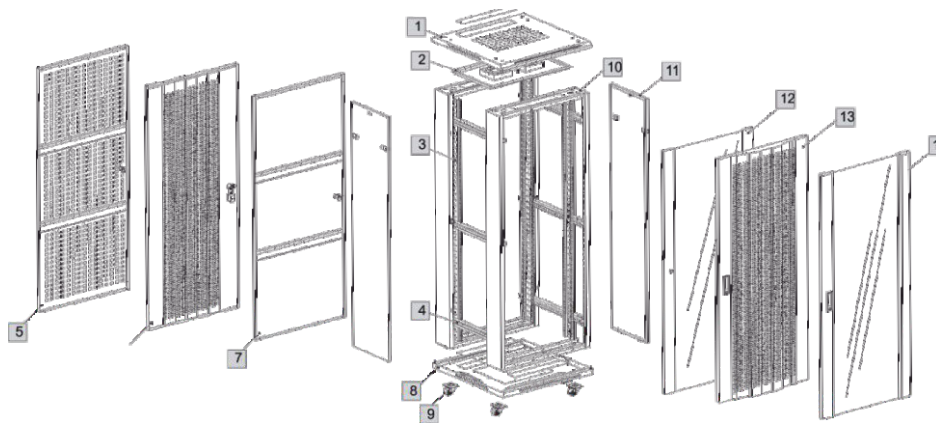

FLOOR STANDING CABINET

The Norden floor standing cabinets designed for communication rooms and data centers. The smart design and professional engineering provide easy installation and maintenance. Comply with EN 55032:2015/A1:2020, EN IEC 61000-3-2:2019/A1:2021, EN IEC 62368-1:2020+A11:2020, EN 61000-3-3:2013/A2:2021, EN 55035:2017/A11:2020 standards.

FEATURES

- Intelligent design ensures easy installation
- Cable entry through bottom and top panel
- Removable side panel provides easy maintenance
- Toughened glass door
- 19" installation
- Adjustable feet and heavy duty castors
- Plinth (optional)

Cabinet Material	SPCC cold rolled steel
Deg. of Protection	IP20
Surface finish	Degreasing, phosphoric, powder coated
Max. Loading capacity	800 KGS
Mounting-rails thickness	2.0mm
Door thickness	1.2mm
End plates and side panels thickness	1.2mm
Max. Capacity on each caster	200KG
Door Perforation in percentage	71%
Max. rotation degree Hinges	225°
Angle at which door opens when placed alone	225°
Angle at which door opens (connected together)	180°
Earthing	Yes

FLOOR STANDING CABINET

Front Glass

Front Perforated

Front Metal

Front Metal Divided

Front Perf. Divided

Back Metal

Back Perforated