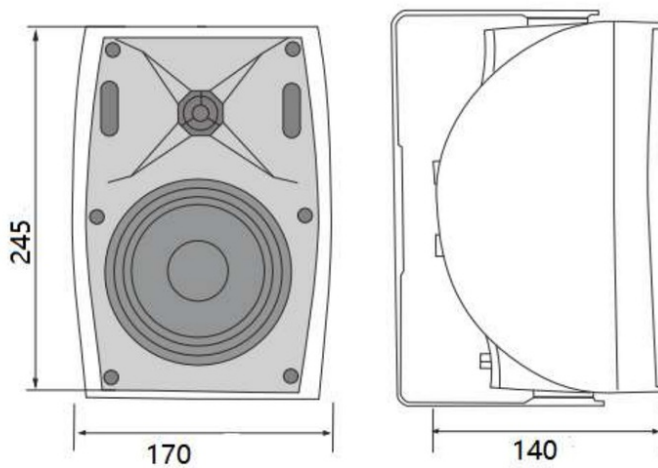

Specifications	
Model	NVS-EN20WS
Rated Power	20W
Power Taps	20W, 10W, 5W, 2.5W & 8Ω
Input	100V or 70V & 8Ω
Frequency Range	100Hz - 20kHz
Sensitivity	88±3dB
Max SPL	101dB±3dB
Coverage Angle	110° H × 55° V
IP Rating	IP55
Driver	4" woofer and 1" silk tweeter
Dimension	245×170×140mm
Weight	2.5kg

4" WALL MOUNT SPEAKER WITH FIRE DOME, 20W

FREQ.RESPONSE
(dB SPL,1W,1m)

IMPEDANCE

DIMENSION

ORDERING INFORMATION

Part Number	Description	Standard Quantity
NVS-EN20WS	4" WALL MOUNT SPEAKER WITH FIRE DOME, 20W	01