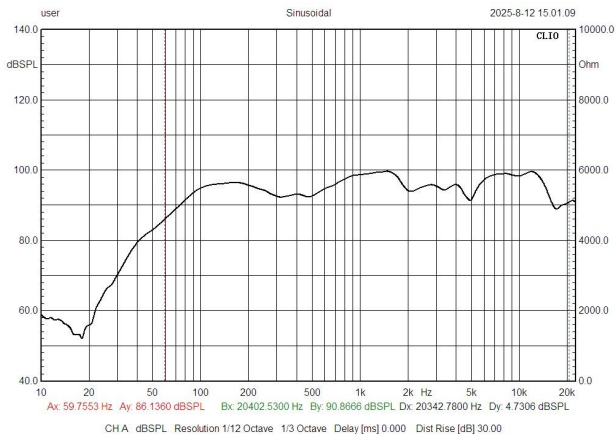

4" WALL MOUNT SPEAKER WITH FIRE DOME, 20W

WALL MOUNT SPEAKER

DESCRIPTION

The NVS-EN20WS is an EN54-24 certified public address speaker for background music and paging in schools, offices, hotels, and airports. It features a two-way 4" woofer and 1" silk tweeter with selectable outputs of 20W, 10W, 5W, and 2.5W at 8Ω, ensuring clear audio performance. Built with a fire-resistant ABS enclosure, metal grille, Phoenix terminal, thermal fuse, and 95°C fire-rated cable, it provides safety and reliability, while the stainless-steel bracket enables fast, secure installation.

FEATURES

- ◉ EN54-24 Certified
- ◉ 4" woofer + 1" silk tweeter for clear audio
- ◉ Fire-resistant ABS enclosure & metal grille
- ◉ Phoenix terminal, thermal fuse, 95°C cable
- ◉ Quick installation with stainless steel bracket

Specifications	
Model	NVS-EN20WS
Rated Power	20W
Power Taps	20W, 10W, 5W, 2.5W & 8Ω
Input	100V or 70V & 8Ω
Frequency Range	100Hz - 20kHz
Sensitivity	88±3dB
Max SPL	101dB±3dB
Coverage Angle	110° H × 55° V
IP Rating	IP55
Driver	4" woofer and 1" silk tweeter
Dimension	245×170×140mm
Weight	2.5kg

4" WALL MOUNT SPEAKER WITH FIRE DOME, 20W

FREQ.RESPONSE
(dB SPL,1W,1m)

IMPEDANCE

DIMENSION

ORDERING INFORMATION

Part Number	Description	Standard Quantity
NVS-EN20WS	4" WALL MOUNT SPEAKER WITH FIRE DOME, 20W	01