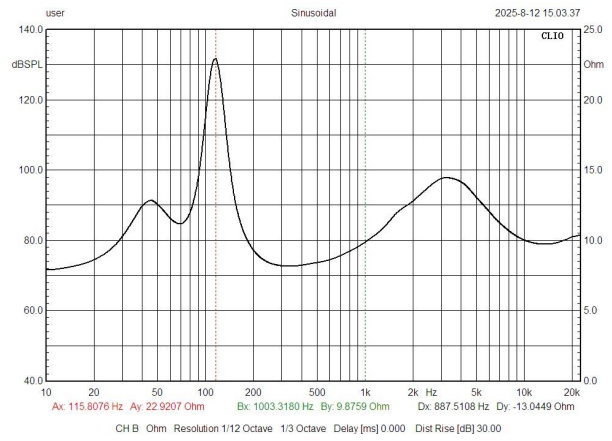

4" WALL MOUNT SPEAKER WITH FIRE DOME, 20W

IMPEDANCE

DIMENSION

ORDERING INFORMATION

Part Number	Description	Standard Quantity
NVS-EN20WS	4" WALL MOUNT SPEAKER WITH FIRE DOME, 20W	01

ACCESSORIES INFORMATION

Description	Standard Quantity
User Manual	01