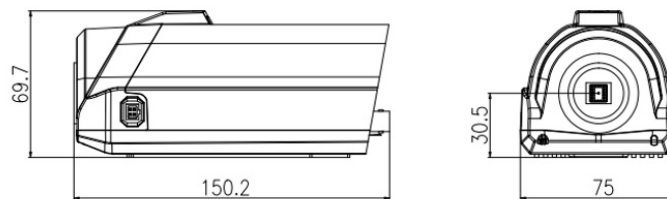

Dimension Unit : mm

ORDERING INFORMATION

Part Number	Description	Standard Quantity
ENC-HBL70-00R-71	4MP IP H.265 Box Camera with CS Mount Lens, PoE, SD Card Slot ,WDR and Smart Analytics	1

★Product specification and availability are subject to change without notice.

4MP BOX CAMERA

ENC-HBL7O-00R-71

PACKING INFORMATION

Part Number	Packing Mode	Gross weight(Kg)	Dimension(mm)
ENC-HBL7O-00R-71	Carton Box	-	-