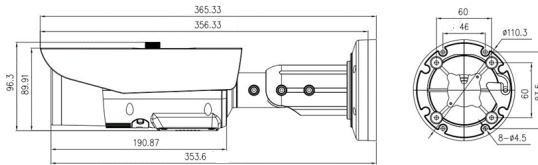

4MP MOTORIZED LPR BULLET CAMERA

ENC-HBU7M-60R-75

Dimension Unit : mm

ORDERING INFORMATION

Part Number	Description	Standard Quantity
ENC-HBU7M-60R-75 (2.7 to 13.5 mm Lens and With Speaker)	4MP 60FPS Lowlight IR IP H.265 LPR Bullet Camera with 2.7 to 13.5mm Motorized Lens, PoE, SD card slot, WDR, Smart Analytics, Built in Speaker and 60M IR support	1
ENC-HBU7M-60R-75 (2.7 to 13.5 mm Lens Without Speaker)	4MP 60FPS Lowlight IR IP H.265 LPR Bullet Camera with 2.7 to 13.5 mm Motorized Lens, PoE, SD card slot, WDR, Smart Analytics, and 60M IR support	1
ENC-HBU7M-60R-75 (6 to 22 mm Lens and With Speaker)	4MP 60FPS Lowlight IR IP H.265 LPR Bullet Camera with 6 to 22 mm Motorized Lens, PoE, SD card slot, WDR, Smart Analytics, Built in Speaker and 60M IR support	1
ENC-HBU7M-60R-75 (6 to 22 mm Lens and Without Speaker)	4MP 60FPS Lowlight IR IP H.265 LPR Bullet Camera with 6 to 22 mm Motorized Lens, PoE, SD card slot, WDR, Smart Analytics, and 60M IR support	1
ENB-BCUJ66	Junction Box for Norden Bullet Camera	1
ENB-BCUV67	Pole Mount Bracket for Norden Bullet Camera	1
ENB-BCUH67	Corner Mount Bracket for Norden Bullet Camera	1

PACKING INFORMATION

Part Number	Packing Mode	Gross weight(Kg)	Dimension(mm)
ENC-HBU7M-60R-75	Carton Box	-	-