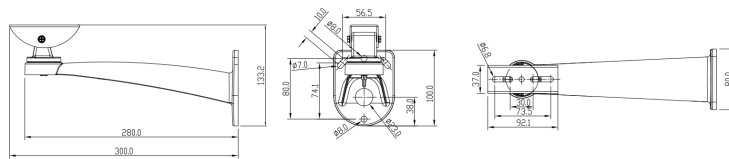

WALL MOUNT BRACKET

ENB-BCX67

FEATURES

Aluminium Material

Max. Load Support up to 20 kg

IP67

SPECIFICATION

MODEL	Model No.	ENB-BCX67
	Type	WALL MOUNT BRACKET
GENERAL	Material	Aluminum Alloy
	Appearance	White
	Max Load Support	20 Kg
	Weight	0.7 Kg
Dimensions	300x80x133.2 mm	

Dimension Unit : mm

ORDERING INFORMATION

Part Number	Description	Standard Quantity
ENB-BCX67	Wall Mount Bracket for Norden Box Camera IR Housing. Compatible for ENH-BCA66X5R and ENH-BCA67X5R	1

PACKING INFORMATION