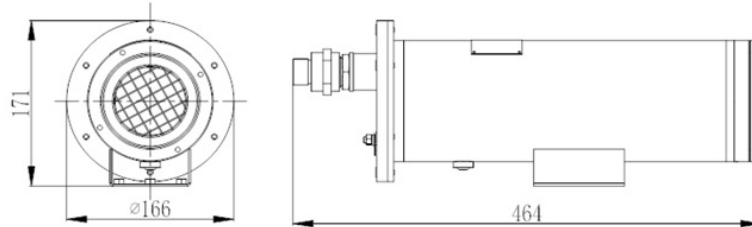

EXPLOSION PROOF THERMAL BULLET CAMERA

ENC-STBGF-00R-25

Dimension Unit : mm

ORDERING INFORMATION