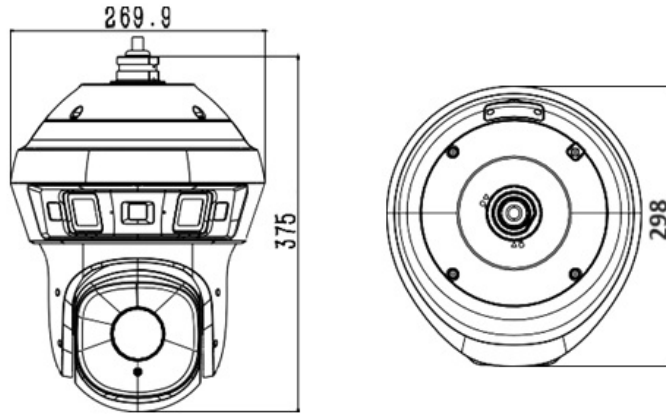

★Product specification and availability are subject to change without notice.

6MP MULTI SENSOR PANORAMIC PTZ CAMERA

ENC-HHP9D-150R-96

Dimension Unit : mm

ORDERING INFORMATION

Part Number	Description	Standard Quantity
ENC-HHP9D-150R-96	6MP (3MP*2) IR IP H.265 High-Speed Multi-Sensor Panoramic Camera with 4MP PTZ Dome Camera, 25x Optical Zoom, SD Card Slot, WDR, Smart Analytics, Built-in Speaker, Early Warning, and 150m IR Support.	1
ENB-BTPW66	Wall Mount Bracket for Norden PTZ Camera (Included in Device Package)	1
ENB-BTPV66	Pole Mount Bracket for Norden PTZ Camera	1
ENB-BTPH66	Outer Corner Bracket for Norden PTZ Camera	1
ENB-BTPJ66	Junction Box for Norden PTZ Camera	1