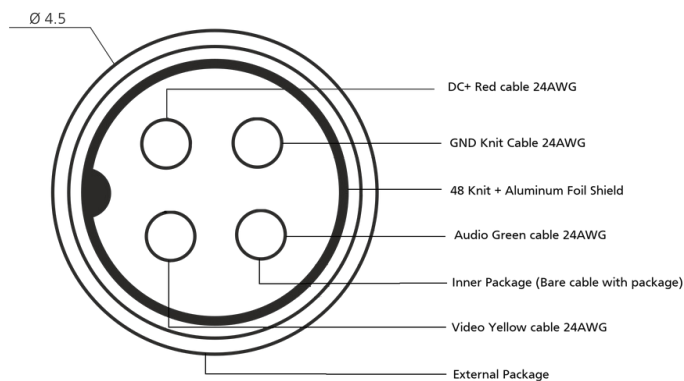

MOBILE DVR EXTENSION CABLE

ENA-MDC015

FEATURES

- 15 meter Cable for Mobile DVR
- Shielded Cable Block External Interference.
- Cable with M12 Connector

SPECIFICATION

MODEL		ENA-MDC015
	Model No.	ENA-MDC015
	Type	MOBILE DVR EXTENSION CABLE
GENERAL	Connector Type	M12
	Connector Material	Male connector: Metal Female connector: Metal and Plastic
	Cable Type	Shielding Cable
	Cable Length	15 m
	Cable Specification	3Cx1007/24AWG+64 braid
	Female Port	Pin 1: DC+ Red Cable Pin 2: GND Knit Cable Pin 3: Audio Green cable Pin 4: Video Yellow cable
	Male Port	Pin 1: DC+ Red Cable Pin 2: GND Knit Cable Pin 3: Audio Green cable Pin 4: Video Yellow cable
	PVC Flame Retardant	UL94HB
	Cable Diameter	4.5 mm

Dimension Unit : mm

★Product specification and availability are subject to change without notice.

MOBILE DVR EXTENSION CABLE

ENA-MDC015

ORDERING INFORMATION

Part Number	Description	Standard Quantity
ENA-MDC015	Mobile DVR extension Cable with M12 connector - 15 Meter	1

PACKING INFORMATION

Part Number	Packing Mode	Gross weight(Kg)	Dimension(mm)
ENA-MDC015	Carton Box	-	-