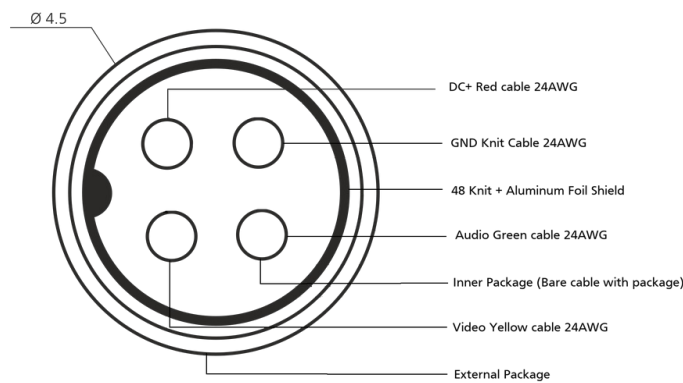

### FEATURES

- 10 meter Cable for Mobile DVR
- Shielded Cable Block External Interference.
- Cable with M12 Connector

### SPECIFICATION

MODEL		ENA-MDC010
Model No.		ENA-MDC010
Type		MOBILE DVR EXTENSION CABLE
GENERAL	Connector Type	M12
	Connector Material	Male connector: Metal Female connector: Metal and Plastic
	Cable Type	Shielding Cable
	Cable Length	10 m
	Cable Specification	3Cx1007/24AWG+64 braid
	Female Port	Pin 1: DC+ Red Cable Pin 2: GND Knit Cable Pin 3: Audio Green cable Pin 4: Video Yellow cable
	Male Port	Pin 1: DC+ Red Cable Pin 2: GND Knit Cable Pin 3: Audio Green cable Pin 4: Video Yellow cable
	PVC Flame Retardant	UL94HB
	Cable Diameter	4.5 mm

Dimension Unit : mm

★Product specification and availability are subject to change without notice.