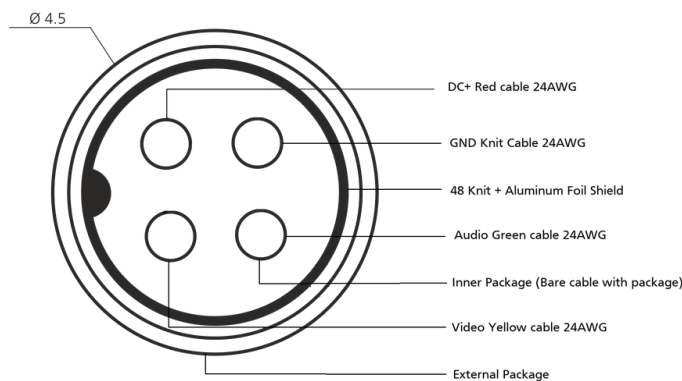

MOBILE DVR EXTENSION CABLE

ENA-MDC007

FEATURES

- 7 meter Cable for Mobile DVR
- Shielded Cable Block External Interference.
- Cable with M12 Connector

SPECIFICATION

MODEL		ENA-MDC007
Model No.		ENA-MDC007
Type		MOBILE DVR EXTENSION CABLE
GENERAL	Connector Type	M12
	Connector Material	Male connector: Metal Female connector: Metal and Plastic
	Cable Type	Shielding Cable
	Cable Length	7 m
	Cable Specification	3Cx1007/24AWG+64 braid
	Female Port	Pin 1: DC+ Red Cable Pin 2: GND Knit Cable Pin 3: Audio Green cable Pin 4: Video Yellow cable
	Male Port	Pin 1: DC+ Red Cable Pin 2: GND Knit Cable Pin 3: Audio Green cable Pin 4: Video Yellow cable
	PVC Flame Retardant	UL94HB
	Cable Diameter	4.5 mm

Dimension Unit : mm

★Product specification and availability are subject to change without notice.

MOBILE DVR EXTENSION CABLE

ENA-MDC007

ORDERING INFORMATION

Part Number	Description	Standard Quantity
ENA-MDC007	Mobile DVR extension Cable with M12 connector - 7 Meter	1