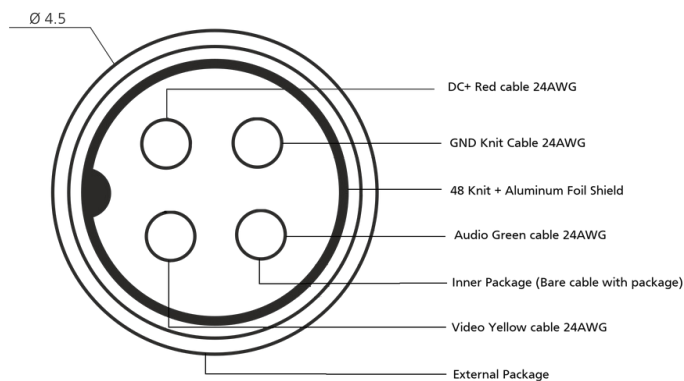

MOBILE DVR EXTENSION CABLE

ENA-MDC003

FEATURES

- 3 meter Cable for Mobile DVR
- Shielded Cable Block External Interference.
- Cable with M12 Connector

SPECIFICATION

MODEL		ENA-MDC003
Model No.		ENA-MDC003
Type		MOBILE DVR EXTENSION CABLE
GENERAL	Connector Type	M12
	Connector Material	Male connector: Metal Female connector: Metal and Plastic
	Cable Type	Shielding Cable
	Cable Length	3 m
	Cable Specification	3Cx1007/24AWG+64 braid
	Female Port	Pin 1: DC+ Red Cable Pin 2: GND Knit Cable Pin 3: Audio Green cable Pin 4: Video Yellow cable
	Male Port	Pin 1: DC+ Red Cable Pin 2: GND Knit Cable Pin 3: Audio Green cable Pin 4: Video Yellow cable
	PVC Flame Retardant	UL94HB
	Cable Diameter	4.5 mm

Dimension Unit : mm

★Product specification and availability are subject to change without notice.

MOBILE DVR EXTENSION CABLE

ENA-MDC003

ORDERING INFORMATION

Part Number	Description	Standard Quantity
ENA-MDC003	Mobile DVR extension Cable with M12 connector - 3 Meter	1