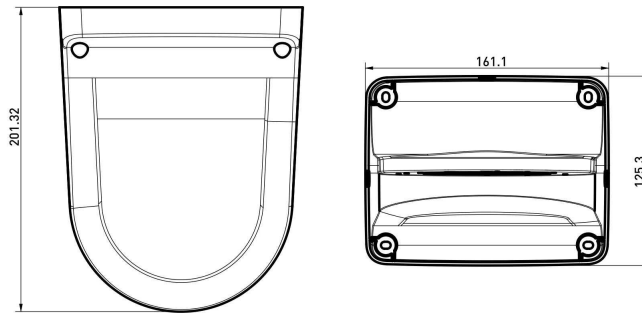

WALL MOUNT BRACKET FOR DOME CAMERA

ENB-BTDW65

FEATURES

PC Material
Max. Load Support up to 4.5 kg
Wall Mount Bracket for Norden Dome Camera
IP65

SPECIFICATION

MODEL	Model No.	ENB-BTDW65
	Type	WALL MOUNT BRACKET FOR DOME CAMERA
GENERAL	Construction	PC
	Color	White
	Max. Weight Supported	4.5 Kg
	Working Temperature	-40 °C ~ 70 °C
	Working Humidity	<90% RH
	Dimensions (LxWxH)	201.32x161.1x125.3mm
Weight	0.246 kg	

Dimension Unit : mm

ORDERING INFORMATION

Part Number	Description	Standard Quantity
ENB-BTDW65	Wall Mount Bracket for Norden Dome Camera (Plastic)	1

PACKING INFORMATION

Part Number	Packing Mode	Gross weight(Kg)	Dimension(mm)
ENB-BTDW65	Carton Box	-	-