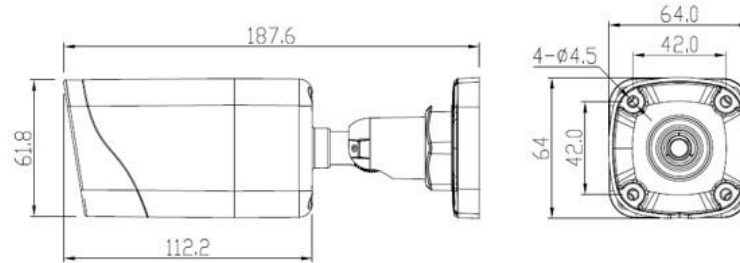

★Product specification and availability are subject to change without notice.

2MP FIXED BULLET CAMERA

ENC-HCB5F-30R-69

Dimension Unit : mm

ORDERING INFORMATION

Part Number	Description	Standard Quantity
ENC-HCB5F-30R-69	2MP IR IP H.265 Compact Bullet camera with 2.8mm Fixed lens, PoE, SD card slot, WDR, Smart Analytic, and 30m IR support	1
ENB-BCUJ67	Junction Box for Norden Bullet Camera	1
ENB-BCUV67	Pole Mount Bracket for Norden Bullet Camera	1