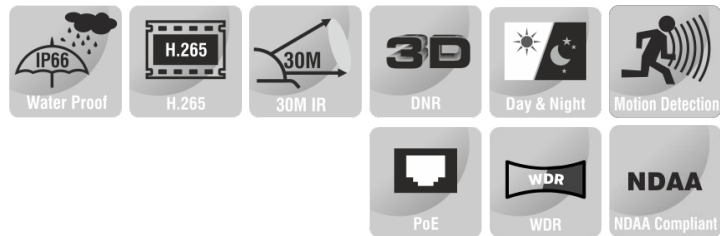

# 4MP FIXED COMPACT DOME CAMERA

**ENV-HCD7F-30R-55**

## FEATURES

2.8 mm (Optional 4 mm) Fixed Lens

Smart IR up to 30 m

ONVIF Profile (S, T)

Built-in Mic

PoE, IP66

## SPECIFICATION

MODEL	Model No.	ENV-HCD7F-30R-55
	Type	4MP FIXED COMPACT DOME CAMERA
CAMERA	Image Sensor	1/3" CMOS Progressive 4.0 MegaPixel
	Day/Night	IR Cut Filter with Auto Switch
	Lens Type	Fixed
	Focal Length	2.8 mm (Optional 4 mm)
	Focus	Fixed
	Iris	Fixed
	Lens Mount	M12
	Angle of View (H)	92.9° (Optional 61.9°)
	Angle of View (V)	50.4° (Optional 34.9°)
	Angle of View (D)	105.6° (Optional 71.0°)
	Aperture Range	2.8 mm @ F2.0 (Optional 4 mm @ F1.6)
	Electronic Shutter	1/5 ~ 1/20,000s, Auto / Manual
	Min. Illumination	Color: 0.1 lux @ F2.0/F1.6, B/W: 0 lux with IR
	AGC	Auto / Manual
	Digital Noise Reduction	2D/3D DNR
	S/N Ratio	≥55 dB
Defog	Smart Defog	
WDR	Digital WDR	
Smart IR	Up to 30 m	
Wavelength	850 nm	