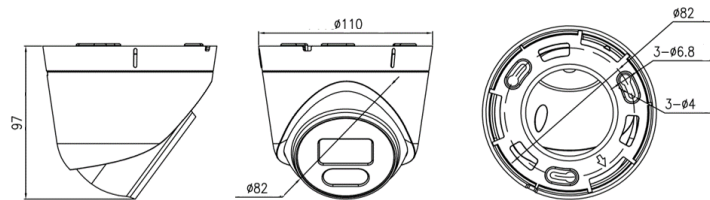

## SPECIFICATION

MODEL	Model No.	ENV-HCD7F-30R-55
	Type	4MP FIXED COMPACT DOME CAMERA
CAMERA	Image Sensor	1/3" CMOS Progressive 4.0 MegaPixel
	Day/Night	IR Cut Filter with Auto Switch
	Lens Type	Fixed
	Focal Length	2.8 mm (Optional 4 mm)
	Focus	Fixed
	Iris	Fixed
	Lens Mount	M12
	Angle of View (H)	92.9° (Optional 61.9°)
	Angle of View (V)	50.4° (Optional 34.9°)
	Angle of View (D)	105.6° (Optional 71.0°)
	Aperture Range	2.8 mm @ F2.0 (Optional 4 mm @ F1.6)
	Electronic Shutter	1/5 ~ 1/20,000s, Auto / Manual
	Min. Illumination	Color: 0.1 lux @ F2.0/F1.6, B/W: 0 lux with IR
	AGC	Auto / Manual
	Digital Noise Reduction	2D/3D DNR
	S/N Ratio	≥55 dB
Defog	Smart Defog	
WDR	Digital WDR	
Smart IR	Up to 30 m	
Wavelength	850 nm	

Dimension Unit : mm