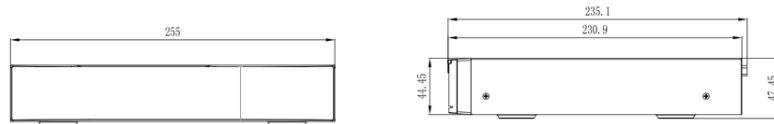

8CH EMBEDDED NETWORK VIDEO RECORDER

ENR-01008-N-DPK

MODEL	Model No.	ENR-01008-N-DPK
	Type	8CH EMBEDDED NETWORK VIDEO RECORDER
GENERAL	Remote Users	8
	Client Application	EyeGuard
	Power	DC 48V
	Power Consumption (without HDD)	≤5 W
	Working Environment	-10 °C ~ 50 °C
	Humidity	≤ 90% RH
	Dimension	255x235.1x47.5 mm
Net Weight	1.0 kg	

Dimension Unit : mm

ORDERING INFORMATION

Part Number	Description	Standard Quantity
ENR-01008-N-DPK	8Ch Embedded Network Video Recorder with 1 HDD Bay Supports 8# PoE Ports, HDMI, VGA and ONVIF	1

PACKING INFORMATION

Part Number	Packing Mode	Gross weight(Kg)	Dimension(mm)
ENR-01008-N-DPK	Carton Box	-	-