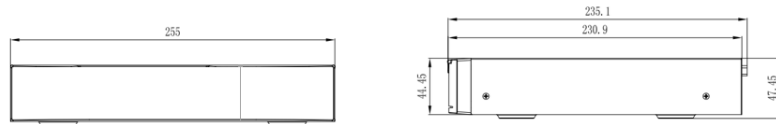

8CH EMBEDDED NETWORK VIDEO RECORDER

ENR-01008-N-CK

MODEL	Model No.	ENR-01008-N-CK
	Type	8CH EMBEDDED NETWORK VIDEO RECORDER
GENERAL	Remote Users	8
	Client Application	EyeGuard
	Power	DC 12V
	Power Consumption (without HDD)	≤5 W
	Working Environment	-10 °C ~ 50 °C
	Humidity	≤ 90% RH
	Dimension	255x235.1x47.4 mm
	Net Weight	0.8 kg

Dimension Unit : mm

ORDERING INFORMATION

Part Number	Description	Standard Quantity
ENR-01008-N-CK	8Ch Embedded Network Video Recorder with 1 HDD Bay Supports Cameras, HDMI, VGA and ONVIF	1

PACKING INFORMATION

Part Number	Packing Mode	Gross weight(Kg)	Dimension(mm)
ENR-01008-N-CK	Carton Box	-	-