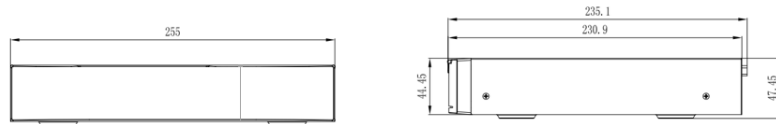

4CH EMBEDDED NETWORK VIDEO RECORDER

ENR-01004-N-CK

MODEL	Model No.	ENR-01004-N-CK
	Type	4CH EMBEDDED NETWORK VIDEO RECORDER
GENERAL	Remote Users	8
	Client Application	EyeGuard
	Power	12V DC
	Power Consumption (without HDD)	≤5 W
	Working Environment	-10 °C ~ 50 °C
	Humidity	≤ 90% RH
	Dimension	255x235.1x47.4 mm
Net Weight	0.7 kg	

Dimension Unit : mm

ORDERING INFORMATION

Part Number	Description	Standard Quantity
ENR-01004-N-CK	4Ch Embedded Network Video Recorder with 1 HDD Bay Supports Cameras, HDMI, VGA and ONVIF	1

PACKING INFORMATION

Part Number	Packing Mode	Gross weight(Kg)	Dimension(mm)
ENR-01004-N-CK	Carton Box	-	-