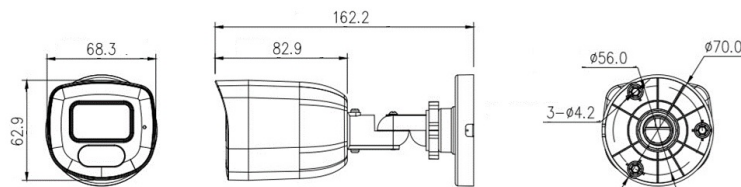

## ENV-HCB7F-30R-55

<b>MODEL</b>	<b>Model No.</b>	<b>ENV-HCB7F-30R-55</b>
	Type	4MP FIXED COMPACT BULLET CAMERA
<b>VIDEO</b>	Max. Resolution	2560x1440
	Video Compression	Enhanced (H.265, H.264), H.265, H.264, MJPEG
	Frame Rate	Main Stream: (2560x1440, 2304x1296, 1920x1080, 1280x720) @ 25fps Sub Stream: (704x576, 640x360, 480x360, 352x288) @ 25fps
	Stream Settings	i-Frame, PAL/NTSC, Frame Rate
	Video Bit Rate	128 kbps ~ 6 Mbps
	Bitrate Type	CBR, VBR
	Image Settings	Brightness, Contrast, Saturation, Sharpness, Rotation/Mirror, Gain, Exposure, Day/Night
	White Balance	Auto / Manual
	HLC	Supported
	BLC	Supported
	OSD	Up to 8 regions
	OSD Type	Title, Date, Time, Image overlay
	Privacy Mask	Up to 4 regions
	Motion Detection	Supported
Intrusion & Crossline	Supported	
<b>AUDIO</b>	Audio Compression	G.711A, G.711U, PCM
	Audio I/O	N/A
	Built-in Mic	Supported
<b>SMART</b>	Behaviour Detection	Intrusion (Perimeter), Crossline (Tripwire)
	Alarm Management	Motion Detection
	Alarm Notification	E-mail (Notification), Snapshot and Recording
<b>INTERFACE</b>	Protocols	TCP/IP, UDP, IPv4, ICMP, IGMP, HTTP, HTTPS, DHCP, DNS, DDNS, RTP, RTSP, RTCP, NTP, UPnP, SMTP, SNMP, 802.1x, PPPoE
	Compatibility	ONVIF Profile (S, T), SDK
	Network	1 x RJ45 10M/100M Self Adaptive Ethernet Port
	Cable Interface	Pig Tail
	Max. User	4
	Web Client	EyeGuard
	Web Language	15
<b>GENERAL</b>	Power Supply	12V DC, PoE (802.3af)
	Max. Power Consumption	≤5 W
	Working Temperature	-25 °C ~ 65 °C
	Working Humidity	≤90% RH
	Ingress Protection	IP66
Dimensions	Φ 70 × 162.2 mm	
Net Weight	0.35 kg	

Dimension Unit : mm

★Product specification and availability are subject to change without notice.