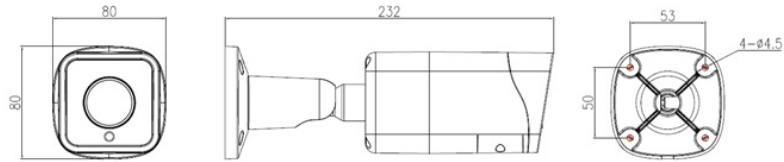

★Product specification and availability are subject to change without notice.

8MP MOTORIZED BULLET CAMERA

ENV-HBUAM-40R-58

Dimension Unit : mm

ORDERING INFORMATION

Part Number	Description	Standard Quantity
ENV-HBUAM-40R-58	8MP H.265 IR IP Compact Bullet Camera with 2.7 to 13.5mm Motorized lens, WDR, PoE, SD Card Slot, Smart Analytics and 40m IR Support	1
ENB-BCUJ67	Junction Box for Norden Bullet Camera	1
ENB-BCUV67	Pole Mount Bracket for Norden Bullet Camera	1