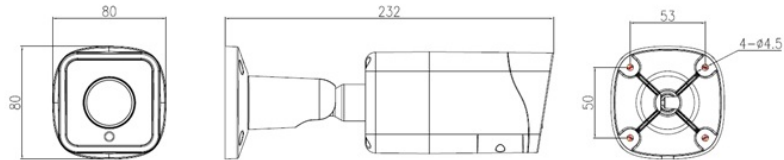

2MP MOTORIZED BULLET CAMERA

ENV-HBU5M-40R-58

Dimension Unit : mm

ORDERING INFORMATION

Part Number	Description	Standard Quantity
ENV-HBU5M-40R-58	2MP IR IP H.265 Bullet camera with 2.7 to 13.5 mm Motorized Lens, PoE, SD card slot, WDR, Smart Analytics and 40M IR support	1
ENB-BCUJ67	Junction Box for Norden Bullet Camera	1
ENB-BCUV67	Pole Mount Bracket for Norden Bullet Camera	1

PACKING INFORMATION

Part Number	Packing Mode	Gross weight(Kg)	Dimension(mm)
ENV-HBU5M-40R-58	Carton Box	-	-