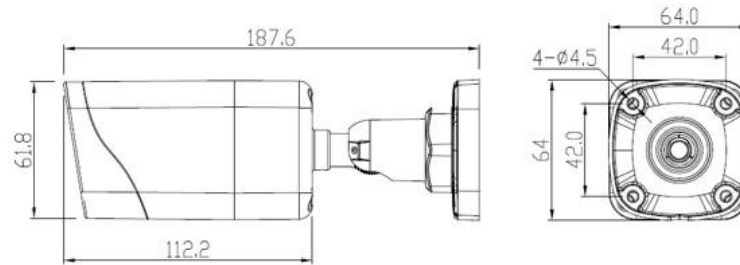

★Product specification and availability are subject to change without notice.

8MP FIXED BULLET CAMERA

ENV-HCBAF-30R-57

Dimension Unit : mm

ORDERING INFORMATION

Part Number	Description	Standard Quantity
ENV-HCBAF-30R-57 (With 2.8 mm Lens)	8MP IR IP H.265 Bullet Camera with 2.8 mm Fixed Lens, WDR, PoE, SD Card Slot, Smart Analytics and 30m IR Support	1
ENV-HCBAF-30R-57 (With 4 mm Lens)	8MP IR IP H.265 Bullet Camera with 4 mm Fixed Lens, WDR, PoE, SD Card Slot, Smart Analytics and 30m IR Support	1
ENB-BCUJ67	Junction Box for Norden Bullet Camera	1
ENB-BCUV67	Pole Mount Bracket for Norden Bullet Camera	1