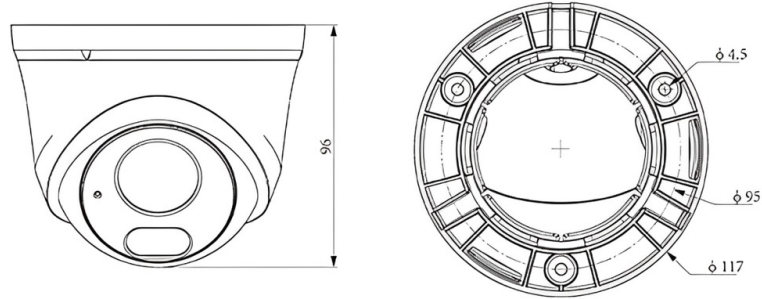

4MP FIXED COMPACT DOME CAMERA

ENC-HCD7F-30R-90

Dimension Unit : mm

ORDERING INFORMATION

Part Number	Description	Standard Quantity
ENC-HCD7F-30R-90	4MP Starlight IR IP H.265 Compact Dome Camera with 2.8mm Fixed Lens, PoE, SD Card Slot, Built-in Mic and 30m IR Support	1
ENB-BTEW65	Wall Mount for Norden Lite Series Turret Camera	1
ENB-BTEJ67	Junction Box for Norden Fixed Lens Turret Camera	1
ENB-BTDV66	Pole Mount Bracket for Norden Turret Camera	1

PACKING INFORMATION

Part Number	Packing Mode	Gross weight(Kg)	Dimension(mm)
ENC-HCD7F-30R-90	Carton Box	0.42	140x140x120