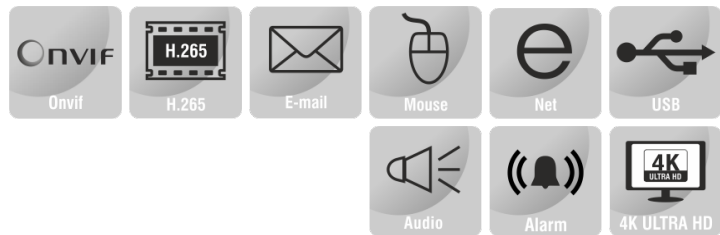

150CH EMBEDDED NETWORK VIDEO RECORDER

ENR-24150-N-USK

FEATURES

- 150 Channel input
- Support Enhanced (H.265, H.264), H.265, H.264 Video Formats
- 24 SATA Hot Swappable HDDs Bays
- HDMI and VGA simultaneous output
- Support RAID (0/1/5/6/10/50/60)
- eSATA Interface
- ONVIF Profile (S, G, T)
- N+M Hot Standby

SPECIFICATION

| MODEL | Model No. | ENR-24150-N-USK |
|---------------|---|--|
| | Type | 150CH EMBEDDED NETWORK VIDEO RECORDER |
| VIDEO & AUDIO | Video Input | 150-Ch |
| | Incoming Bandwidth | 800 Mbps |
| | Outgoing Bandwidth | 400 Mbps |
| | HDMI/VGA Output | HDMI 1: 3840x2160, 2560x1600, 2560x1440, 1920x1080, 1440x900, 1366x768, 1280x800, 1280x720, 1024x768, 800x600 HDMI 2/ VGA 1: 1920x1080, 1440x900, 1366x768, 1280x800, 1280x720, 1024x768, 800x600 |
| | Audio I/O | 1-ch Input (3.5mm)/ 1-ch Output (3.5mm) |
| | Two way Audio | Supported |
| | Screen Split | 1/2/3/4/5/6/7/8/9/10/12/13/16/20A/20B/25/32/36/40/64/80 |
| | Video Encryption | Supported |
| OSD Type | Title, Week, Date, Time, Text with different colors and adaptable sizes | |
| DECODING | Video Compression | Enhanced (H.265, H.264), H.265, H.264 |
| | Video Bit Rate | 32kbps ~ 16Mbps (per channel), CBR, VBR |
| | Audio Compression | G.711A/G.711U, AAC |
| | Audio Bit Rate | 8 ~ 48 kbps |
| | Recording Resolution | 16MP/12MP/8MP/6MP/5MP/4MP/3MP/1080P/UXGA/720P/VGA/4CIF/DCIF/2CIF/CIF/QCIF |
| | Recording Mode | Continuous, Manual, Event (Pre/Post, Motion etc.), Schedule, ANR, Record interval by time/size |
| | Pre/Post Record Time | Pre (5~60 sec); Post (10~600 sec) |
| | Fisheye Camera | Supported |
| De-warping | N/A | |