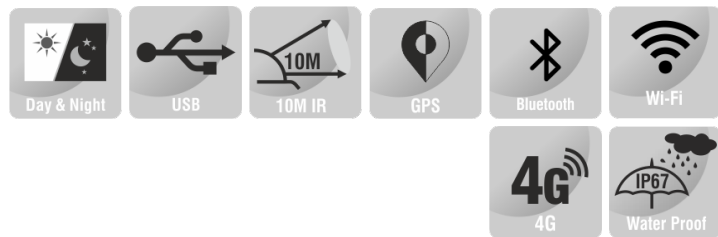

# 32MP BODY WORN CAMERA

### FEATURES

32MP Image Resolution
Smart IR up to 10 m
GPS, Wi-Fi, 4G, Bluetooth
32GB / 64GB / 128GB (Standard 32GB)
Pre and Post Event Recording
Rechargeable Battery