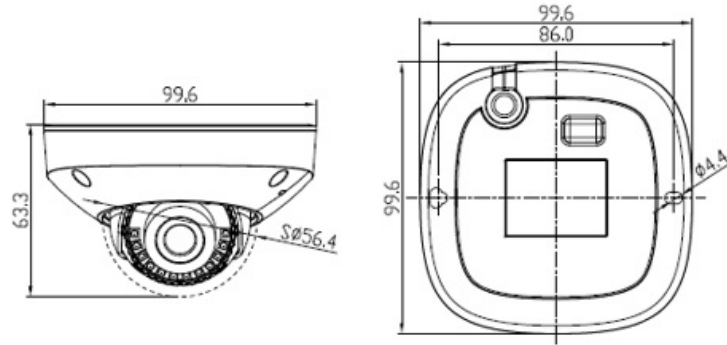

★Product specification and availability are subject to change without notice.

5MP FIXED COMPACT DOME CAMERA

ENV-HCD8F-15R-65

Dimension Unit : mm

ORDERING INFORMATION

Part Number	Description	Standard Quantity
ENV-HCD8F-15R-65	5MP H.265 IR IP Compact Dome Camera with 2.8mm Lens, WDR, PoE, SD Card Slot, Built-in Mic, Smart Analytics and 15m IR Support	1
ENB-BCDJ65	Junction Box for Norden Dome Camera	1
ENB-BCDQ65	Pendent Cap for Norden Dome Camera	1
ENB-BCDP66	Pendent Mount for Norden Dome Camera	1
ENB-BCDV66	Pole Mount Bracket for Norden Dome Camera	1
ENB-BCPH65	Corner Mount Bracket for Norden Dome Camera	1