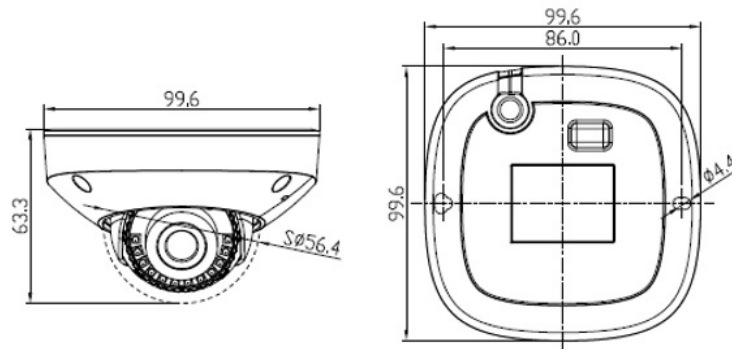

★Product specification and availability are subject to change without notice.

2MP FIXED MINI DOME CAMERA

ENC-HCV5F-15R-63

MODEL		ENC-HCV5F-15R-63
Type		2MP FIXED MINI DOME CAMERA
GENERAL	Power Supply	12V DC, PoE (IEEE 802.3af)
	Max. Power Consumption	≤5 W
	Working Temperature	-40 °C ~ 65°C
	Working Humidity	≤95% RH (non-condensing)
	Casing	Metal
	Ingress Protection	IP67
	Vandal Resistant	IK10
	Surge Protection	TVS4000V
	Reset Button	Supported
	Dimensions	99.6 × 99.6 × 63.3 mm
Net Weight	0.48 Kg	

Dimension Unit : mm

ORDERING INFORMATION

Part Number	Description	Standard Quantity
ENC-HCV5F-15R-63 (With 2.8 mm Lens)	2MP IR IP H.265 Vandal Proof Compact Dome Camera with 2.8mm Fixed Lens, WDR, PoE, SD Card Slot, Built-in Mic Smart Analytics and 15m IR Support	1
ENC-HCV5F-15R-63 (With 4 mm Lens)	2MP IR IP H.265 Vandal Proof Compact Dome Camera with 4 mm Fixed Lens, WDR, PoE, SD Card Slot, Built-in Mic Smart Analytics and 15m IR Support	1
ENB-BCDJ65	Junction Box for Norden Dome Camera	1
ENB-BCDQ65	Pendent Cap for Norden Dome Camera	1
ENB-BCDP66	Pendent Mount for Norden Dome Camera	1
ENB-BCDW66	Wall Mount Bracket for Norden Dome Camera	1
ENB-BCDV66	Pole Mount Bracket for Norden Dome Camera	1
ENB-BCPH65	Corner Mount Bracket for Dome Camera	1