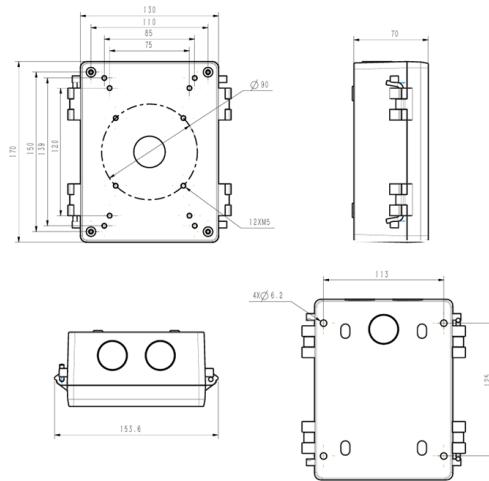

### FEATURES

|                                    |
|------------------------------------|
| Aluminium Alloy                    |
| Max. Load Support up to 20 kg      |
| Junction Box for Norden PTZ Camera |
| IP66                               |

### SPECIFICATION

| MODEL   | Model No.             | ENB-BTPJ66                  |
|---------|-----------------------|-----------------------------|
|         | Type                  | JUNCTION BOX FOR PTZ CAMERA |
| GENERAL | Construction          | Aluminium Alloy             |
|         | Color                 | White                       |
|         | Max. Weight Supported | 20 Kg                       |
|         | Dimensions            | 170x130x70 mm               |
|         | Weight                | 1.2 kg                      |

Dimension Unit : mm

### PACKING INFORMATION

| Part Number | Packing Mode | Gross weight(Kg) | Dimension(mm) |
|-------------|--------------|------------------|---------------|
| ENB-BTPJ66  | Carton Box   | 0.9              | 192x160x75    |