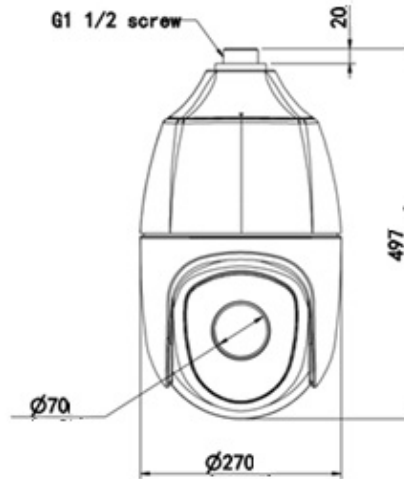

★Product specification and availability are subject to change without notice.

4MP STARLIGHT PTZ DOME CAMERA

ENC-HHP7Z-250R-43

MODEL	Model No.	ENC-HHP7Z-250R-43
	Type	4MP STARLIGHT PTZ DOME CAMERA
GENERAL	Power Supply	24V DC / 24V AC
	Power Consumption	≤61W
	Working Temperature	-40C ~ 70°C
	Working Humidity	≤95%RH
	Ingress Protection	IP67
	Vandal Resistant	IK10 (Housing)
	Surge Protection	TVS6000V
	Reset Button	Supported
	Dimensions (mm)	Φ270x 497 mm
	Net Weight	9.5 kg

Dimension Unit : mm

ORDERING INFORMATION

Part Number	Description	Standard Quantity
ENC-HHP7Z-250R-43	4MP Starlight H.256 IR IP High Speed PTZ Dome Camera with 40X Optical Zoom, WDR, SD Card Slot, SFP Port, Smart Analytics and 250M IR Support	1