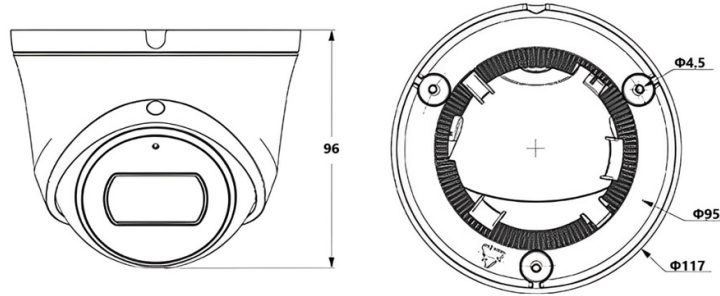

2MP FIXED COMPACT DOME CAMERA

ENC-HCD5F-30R-91

Dimension Unit : mm

ORDERING INFORMATION

Part Number	Description	Standard Quantity
ENC-HCD5F-30R-91	2MP Starlight IR IP H.265 Compact Dome Camera with 2.8mm Fixed Lens, PoE, SD Card Slot, Built-in Mic, 30m IR and 15m White Light Support	1
ENB-BTEW65	Wall Mount for Norden Lite Series Turret Camera	1
ENB-BTEJ67	Junction Box for Norden Fixed Lens Turret Camera	1
ENB-BTDV66	Pole Mount Bracket for Norden Turret Camera	1

PACKING INFORMATION

Part Number	Packing Mode	Gross weight(Kg)	Dimension(mm)
ENC-HCD5F-30R-91	Carton Box	0.53	140x140x120